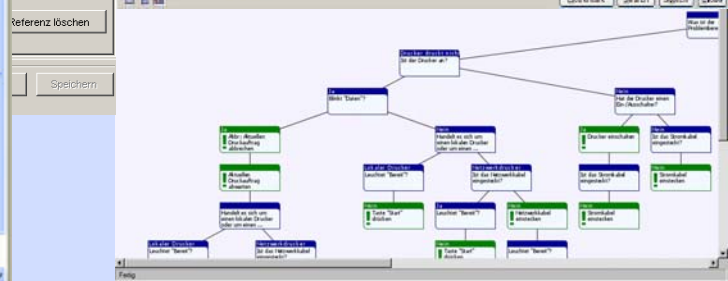

Alle Historisch Gültig

Edit Facility: F-001 | New York

Facility: **F-001** Description: **New York**

Address Line 1:

Address Line 2:

Address Line 3:

ZIP Code of Place: Place:

ZIP Code of P.O. Box: VM Attachments:

P.O. Box:

ZIP Code of Postover:

District Code:

District:

(Federal) State:

Workflow Status: Create User

Change location for the user on us: Description: In this step the user has to choose a location for the new created user.

Fill the user record: Description: In this step some fields of the user record must be filled manually.

Assign the new user to a system: Description: In this step the new user will be assigned to the chosen system by a script.