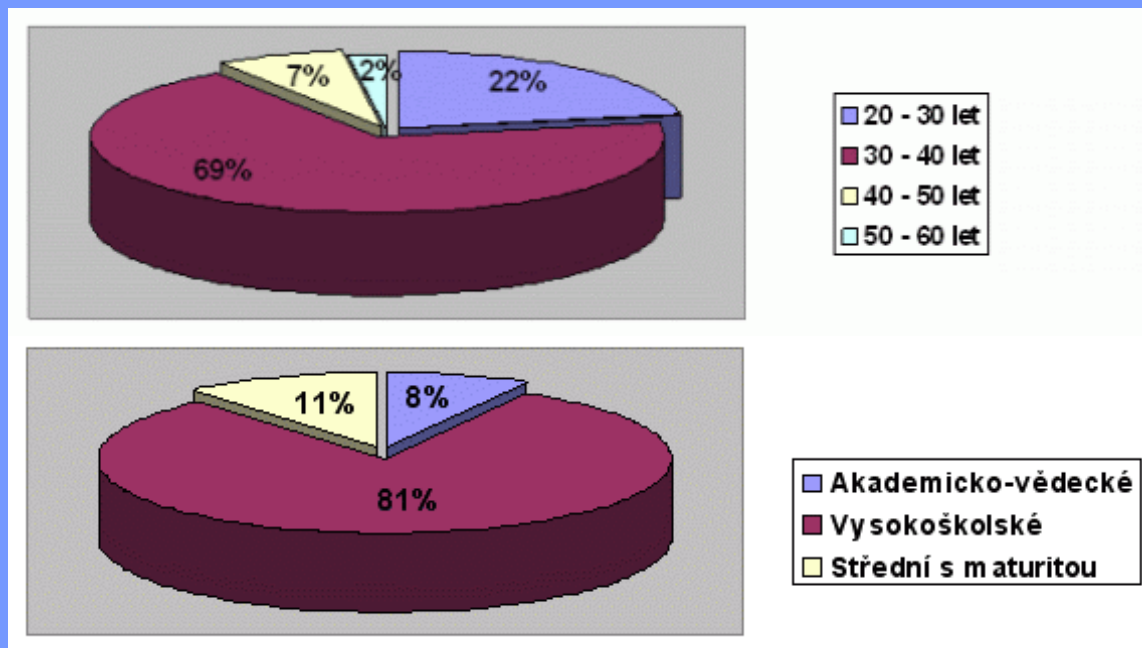

O lidech

- Vysoce kvalifikovaní lidé, nízká fluktuace
- Přátelská atmosféra, benefitní systém
- V Brně 24 lidí, v Prostějově 32
- Spolupráce s organizací AIESEC