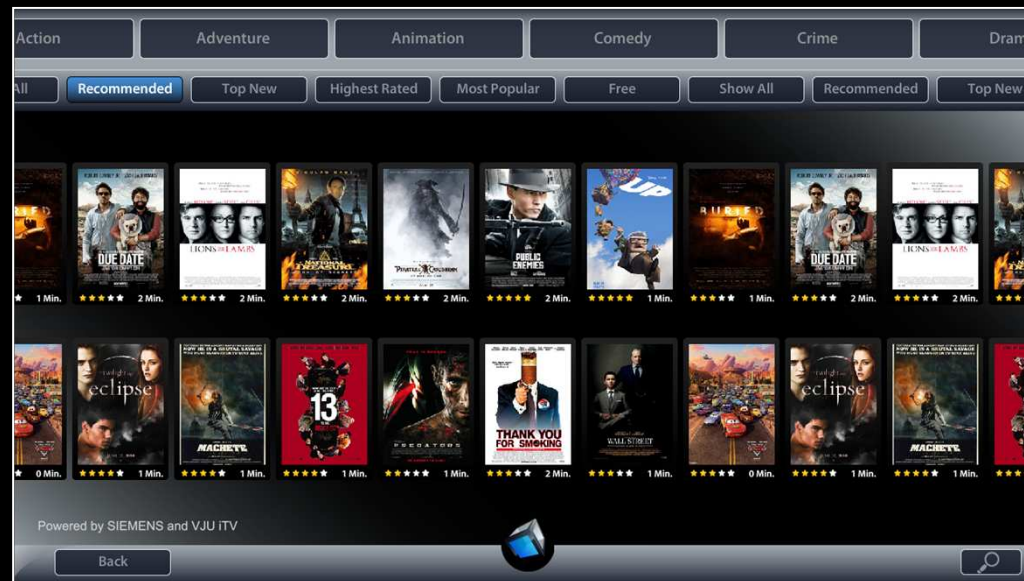

10. CMT – Over-the-Top TV & Swipe Multiscreen Solution