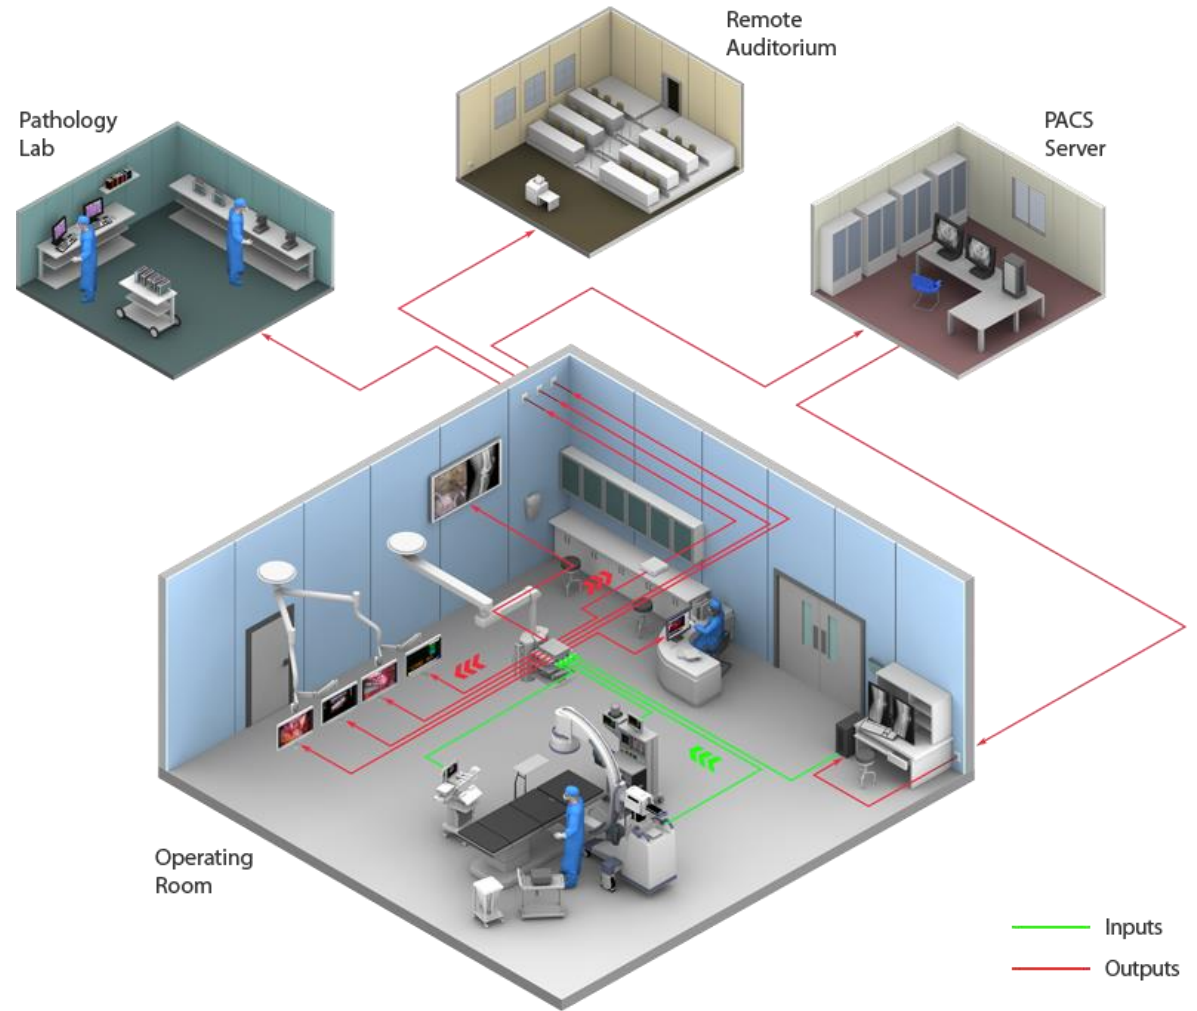

NOVANTA R&D CENTER IN BRNO

Michal Kohoutek
R&D Director
NDS Surgical Imaging

MEDICAL

ADVANCED
MANUFACTURING

photonics

precision motion

vision

Integrated Operating Room

Our Team

Thesis

FPGA Design - new tech. assimilation and improvements

Medical Image/Video Processing

Find current topics in MUNI IS!

Find us

Londýnské nám. 853/1 Brno-Štýřice

tram stop Ústřední hřbitov
(tram no. 2,5)